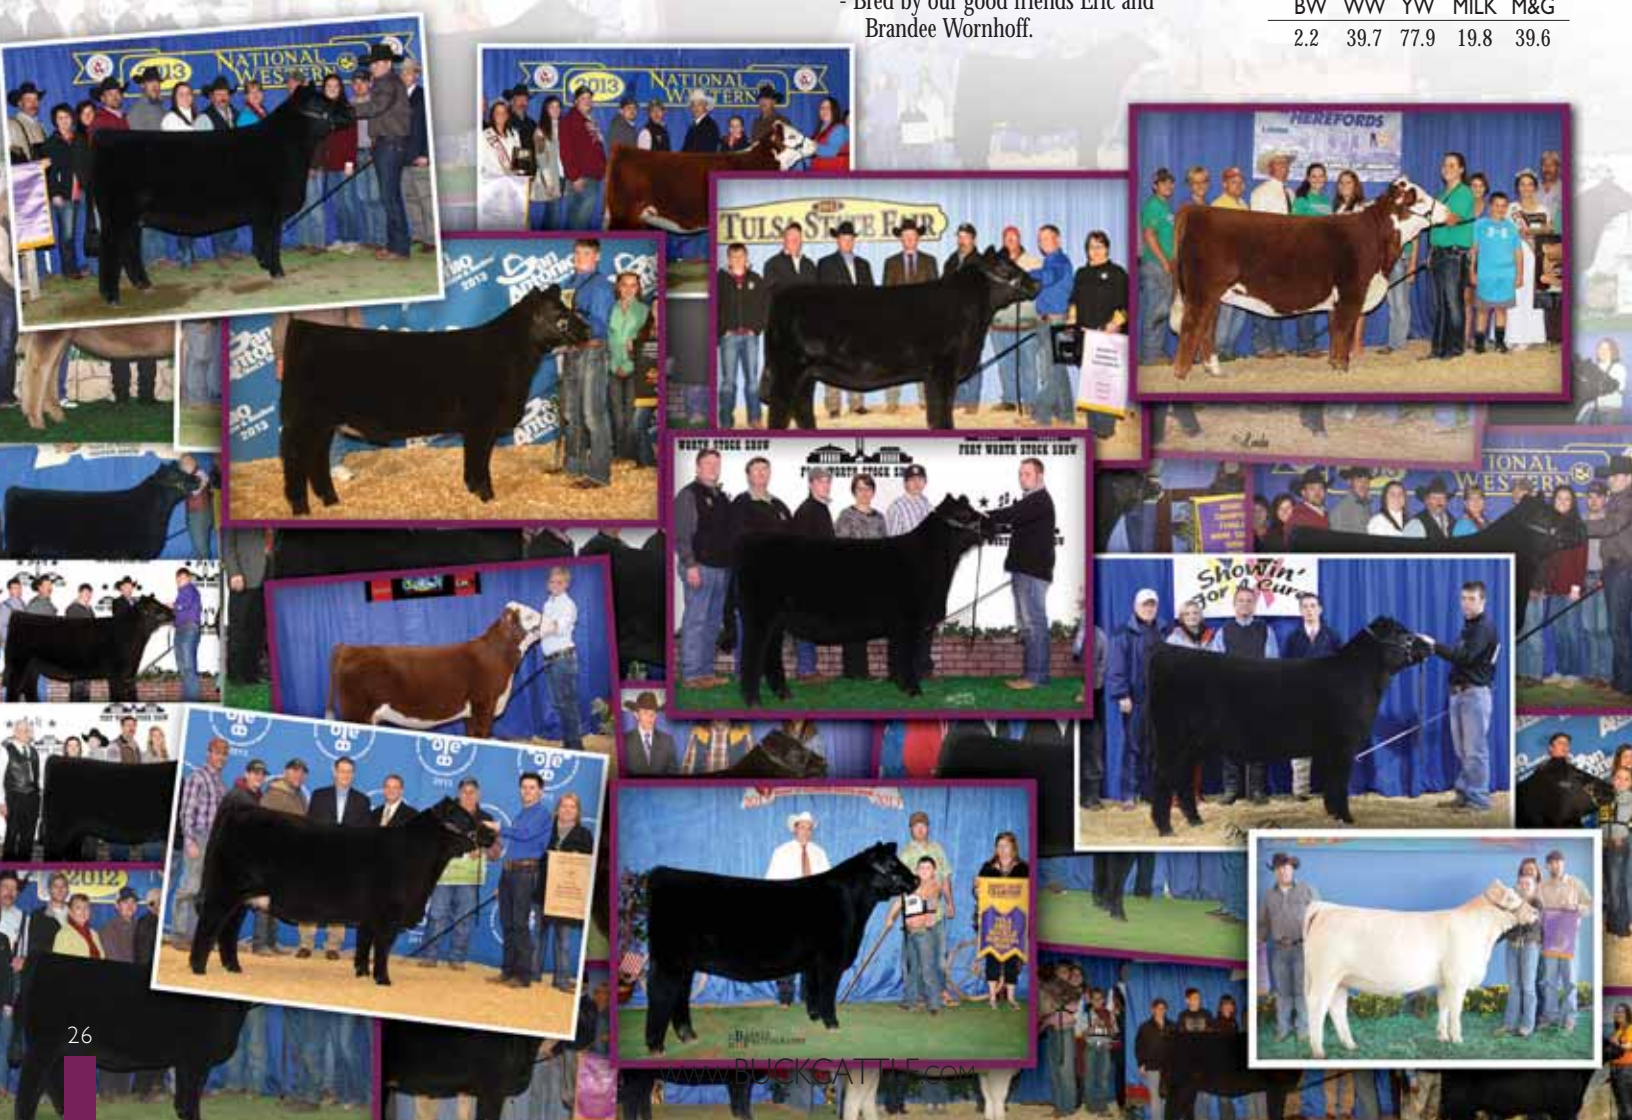

42 GEGG Topi 24

Open Heifer
01.06.13
PHAF
75% Maine
Reg # Pending

Doctor Who

BKRI Utopia 804

Who Made Who 411F
VELD Queen
Hall's Legacy Plus 738G
BK KAS Remarkable 501R

- Power from her nose to her toes. They will not over look Topi with her color pattern and over all quality.
- Her dam is stacked up in proven Maine-Anjou genetics. Her dam BK KAS Remarkable was a many time Champion and is a leading donor in our program.
- Her sire, Dr Who, has been siring Champions for years and they not only win in the ring they are producers too!!!
- Bred by our good friends Eric and Brandee Wornhoff.

BW	WW	YW	MILK	M&G
2.2	39.7	77.9	19.8	39.6